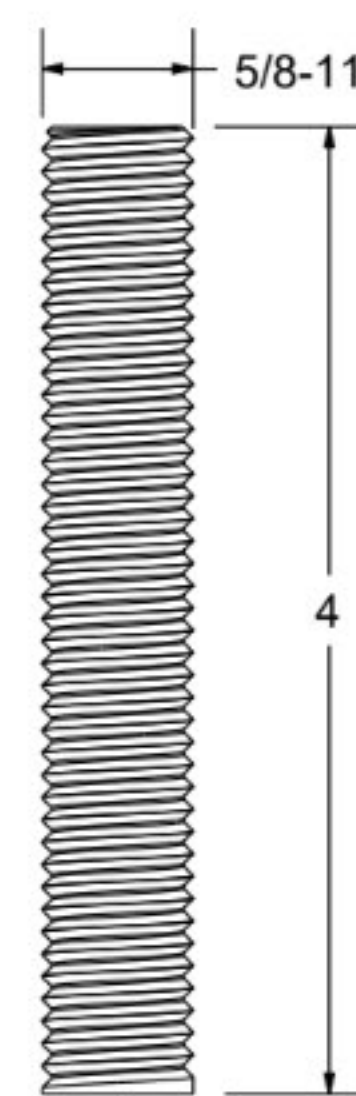

CasterCity.com Stem Diagram

ER9

Fit 3/4 ID Round Tube
Exp. 0.720 - 0.851
Knurled Nut
Round Rubber
Round Plastic Bushing

ER27

Fit 7/8 Round Tube
Exp. 0.852 - 0.927
Knurled Nut
Round Rubber
Round Plastic Bushing

ER28

Fit 1 Round Tube
Exp. 0.928 - 1.029
Knurled Nut
Round Rubber
Round Plastic Bushing

ER29

Fit 1-1/8 Round Tube
Exp. 1.110 - 1.140
Knurled Nut
Round Rubber
Round Plastic Bushing

ER17

Fit 1-3/16 Round Tube
Exp. 1.178 - 1.303
Knurled Nut
Round Rubber
Round Plastic Bushing

GR91

GR95

SQ3/4

3 X 1/4 CRX DRL

SQ7/8-GR

5/16 CRX DRL

SQ7/8

3 X 1/4 CRX DRL

TS61

TS62

TS22

TS26N

TSC1

TS5/8

TSC2

TS3/4