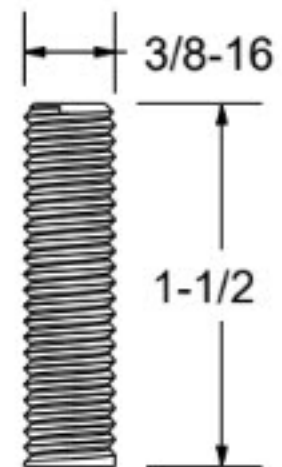

CasterCity.com Stem Diagram

ER9

Fit 3/4 ID Round Tube
Exp. 0.720 - 0.851
Knurled Nut
Round Rubber
Round Plastic Bushing

ER27

Fit 7/8 Round Tube
Exp. 0.852 - 0.927
Knurled Nut
Round Rubber
Round Plastic Bushing

GR91

GR95

SQ3/4

3 X 1/4 CRX DRL

SQ7/8-GR

5/16 CRX DRL

SQ7/8

3 X 1/4 CRX DRL

TS61

TS62

TS22

TS26N

TSC1

TS5/8

TSC2

TS3/4