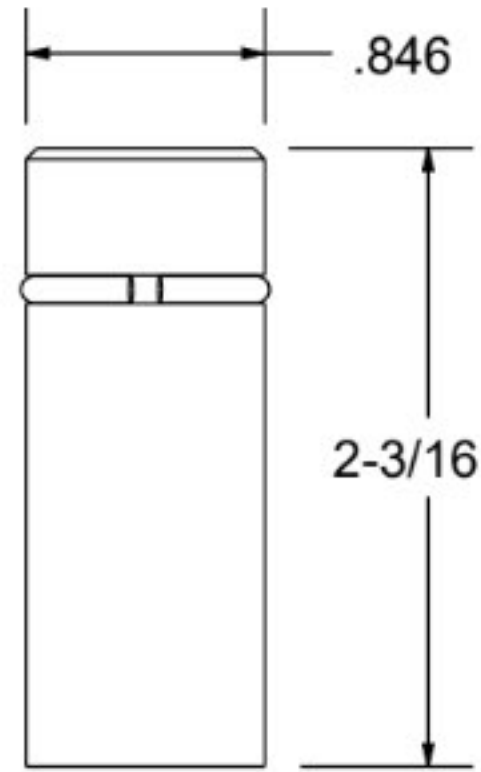

CasterCity.com Stem Diagram

ER9

Fit 3/4 ID Round Tube
Exp. 0.720 - 0.851
Knurled Nut
Round Rubber
Round Plastic Bushing

ER27

Fit 7/8 Round Tube
Exp. 0.852 - 0.927
Knurled Nut
Round Rubber
Round Plastic Bushing

ER25

Fit 1-3/8 Round Tube
Exp. 1.360 - 1.425
Knurled Nut
Round Rubber
Round Plastic Bushing

ER26

Fit 1-1/2 Round Tube
Exp. 1.426 - 1.589
Knurled Nut
Round Rubber
Round Plastic Bushing

ER21

Fit 1-7/8 Round Tube
Exp. 1.790 - 1.850
Knurled Nut
Round Rubber
Round Plastic Bushing

GR91

GR95

SQ3/4

3 X 1/4 CRX DRL

SQ7/8-GR

5/16 CRX DRL

SQ7/8

3 X 1/4 CRX DRL