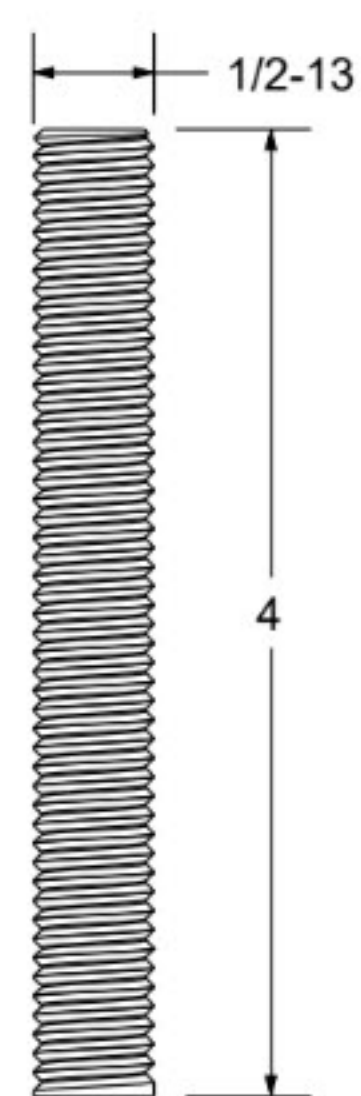

CasterCity.com Stem Diagram

ER9

Fit 3/4 ID Round Tube
Exp. 0.720 - 0.851
Knurled Nut
Round Rubber
Round Plastic Bushing

ER27

Fit 7/8 Round Tube
Exp. 0.852 - 0.927
Knurled Nut
Round Rubber
Round Plastic Bushing

ER28

Fit 1 Round Tube
Exp. 0.928 - 1.029
Knurled Nut
Round Rubber
Round Plastic Bushing

ER29

Fit 1-1/8 Round Tube
Exp. 1.110 - 1.140
Knurled Nut
Round Rubber
Round Plastic Bushing

ER17

Fit 1-3/16 Round Tube
Exp. 1.178 - 1.303
Knurled Nut
Round Rubber
Round Plastic Bushing

GR91

GR95

SQ3/4

3 X 1/4 CRX DRL

SQ7/8-GR

5/16 CRX DRL

SQ7/8

3 X 1/4 CRX DRL

TS61

TS62

TS22

TS26N

TSC1

TS5/8

TSC2

TS3/4