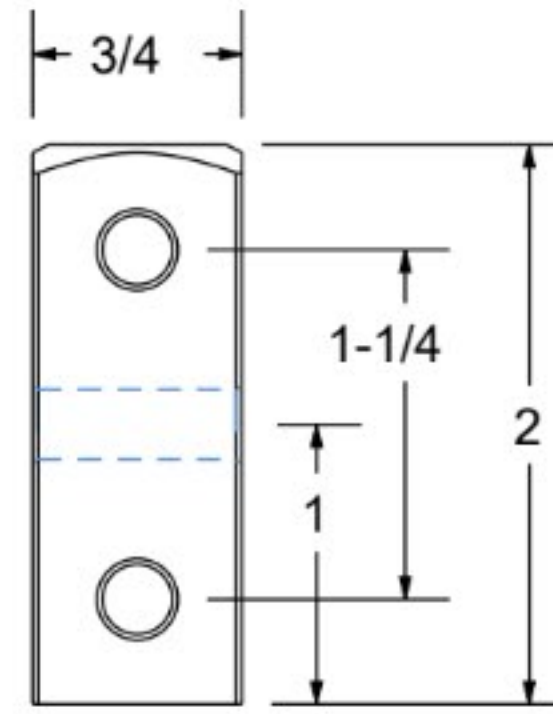

SQ3/4

3 X 1/4 CRX DRL