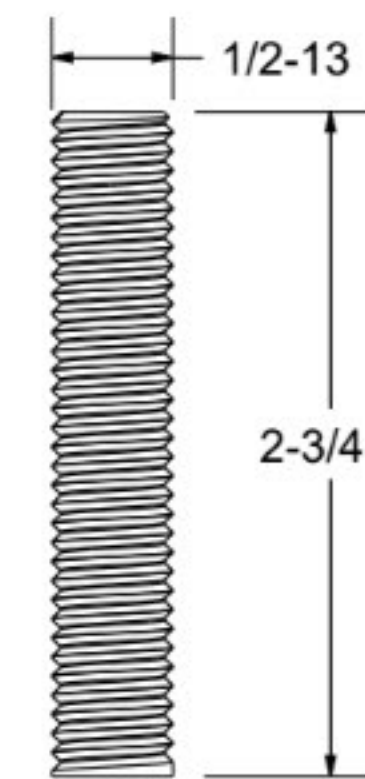

CasterCity.com Stem Diagram

ER9

Fit 3/4 ID Round Tube
Exp. 0.720 - 0.851
Knurled Nut
Round Rubber
Round Plastic Bushing

ER27

Fit 7/8 Round Tube
Exp. 0.852 - 0.927
Knurled Nut
Round Rubber
Round Plastic Bushing

ER25

Fit 1-3/8 Round Tube
Exp. 1.360 - 1.425
Knurled Nut
Round Rubber
Round Plastic Bushing

ER26

Fit 1-1/2 Round Tube
Exp. 1.426 - 1.589
Knurled Nut
Round Rubber
Round Plastic Bushing

ER21

Fit 1-7/8 Round Tube
Exp. 1.790 - 1.850
Knurled Nut
Round Rubber
Round Plastic Bushing

GR91

GR95

SQ3/4

3 X 1/4 CRX DRL

SQ7/8-GR

5/16 CRX DRL

SQ7/8

3 X 1/4 CRX DRL

TS61

TS62

TS22

TS26N

TSC1

TS5/8

TSC2

TS3/4