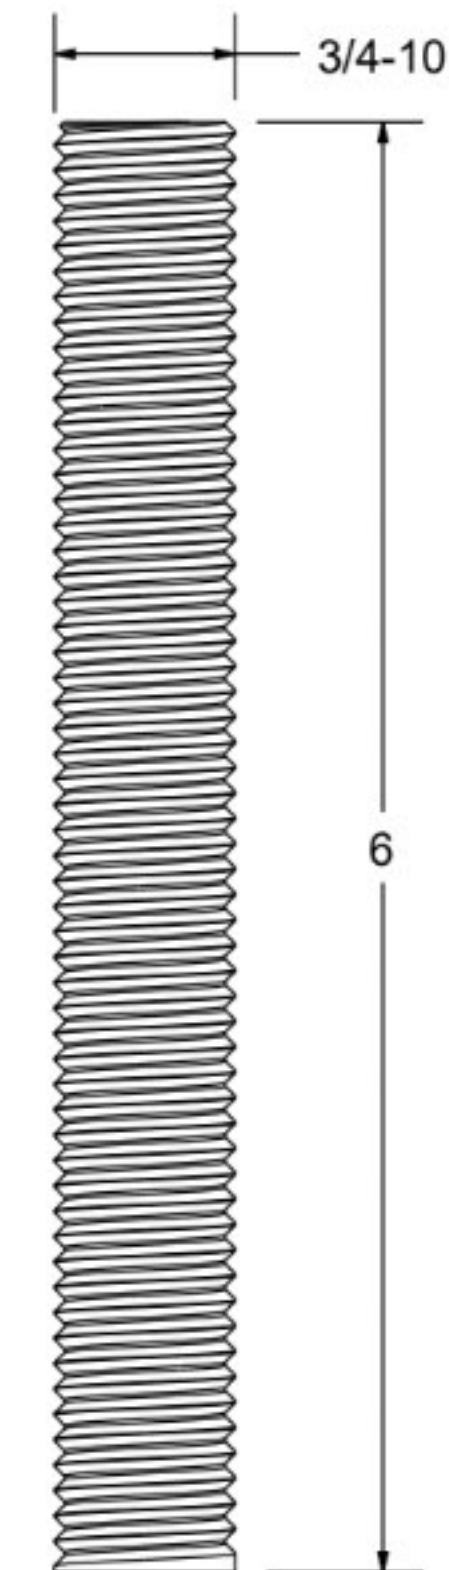

CasterCity.com Stem Diagram

ER9

Fit 3/4 ID Round Tube
Exp. 0.720 - 0.851
Knurled Nut
Round Rubber
Round Plastic Bushing

ER27

Fit 7/8 Round Tube
Exp. 0.852 - 0.927
Knurled Nut
Round Rubber
Round Plastic Bushing

ER28

Fit 1 Round Tube
Exp. 0.928 - 1.029
Knurled Nut
Round Rubber
Round Plastic Bushing

ER29

Fit 1-1/8 Round Tube
Exp. 1.110 - 1.140
Knurled Nut
Round Rubber
Round Plastic Bushing

ER17

Fit 1-3/16 Round Tube
Exp. 1.178 - 1.303
Knurled Nut
Round Rubber
Round Plastic Bushing

GR91

GR95

SQ3/4

3 X 1/4 CRX DRL

SQ7/8-GR

5/16 CRX DRL

SQ7/8

3 X 1/4 CRX DRL

TS61

TS62

TS22

TS26N

TSC1

TS5/8

TSC2

TS3/4