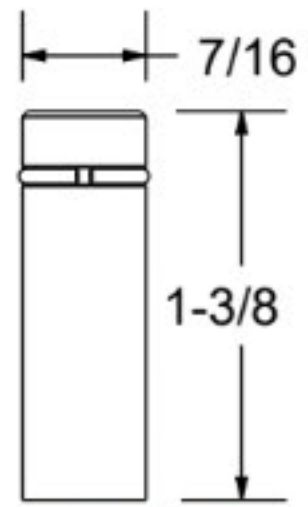

CasterCity.com Stem Diagram

ER9

Fit 3/4 ID Round Tube
Exp. 0.720 - 0.851
Knurled Nut
Round Rubber
Round Plastic Bushing

ER27

Fit 7/8 Round Tube
Exp. 0.852 - 0.927
Knurled Nut
Round Rubber
Round Plastic Bushing

ER25

Fit 1-3/8 Round Tube
Exp. 1.360 - 1.425
Knurled Nut
Round Rubber
Round Plastic Bushing

ER26

Fit 1-1/2 Round Tube
Exp. 1.426 - 1.589
Knurled Nut
Round Rubber
Round Plastic Bushing

ER21

Fit 1-7/8 Round Tube
Exp. 1.790 - 1.850
Knurled Nut
Round Rubber
Round Plastic Bushing